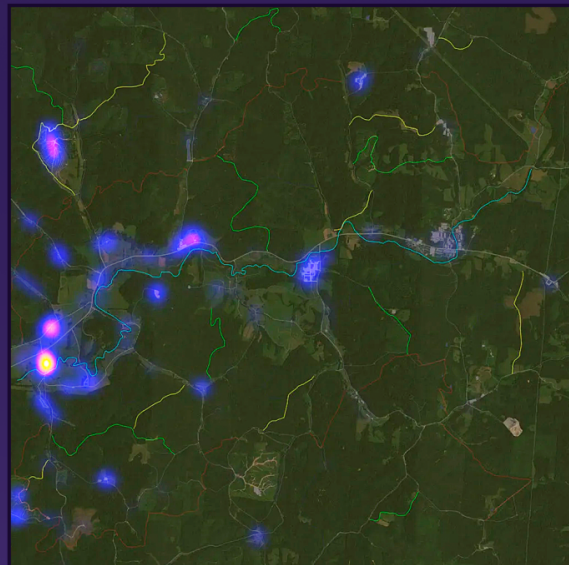

PLAYTEST DATA 2025

15/05 - 21/05

SINGLE PLAYERS

4 531

SERVEUR 1 : 2156
SERVEUR 2 : 2375

MOST REPRESENTED
COUNTRY

NUMBER OF DEATHS

13 911

SERVEUR 1 : 7485
SERVEUR 2 : 6426

CURRENT SUBSCRIBERS

6 631

GREEN COUNTY - IMMERSIVE

WIEWERS

+ 28 K

MORE THAN 30 STREAMERS

VIEWS

+ 350 K

ENGLISH / FRENCH / SPANISH

MOVEMENTS AND STAGNATION

DEATHMAP