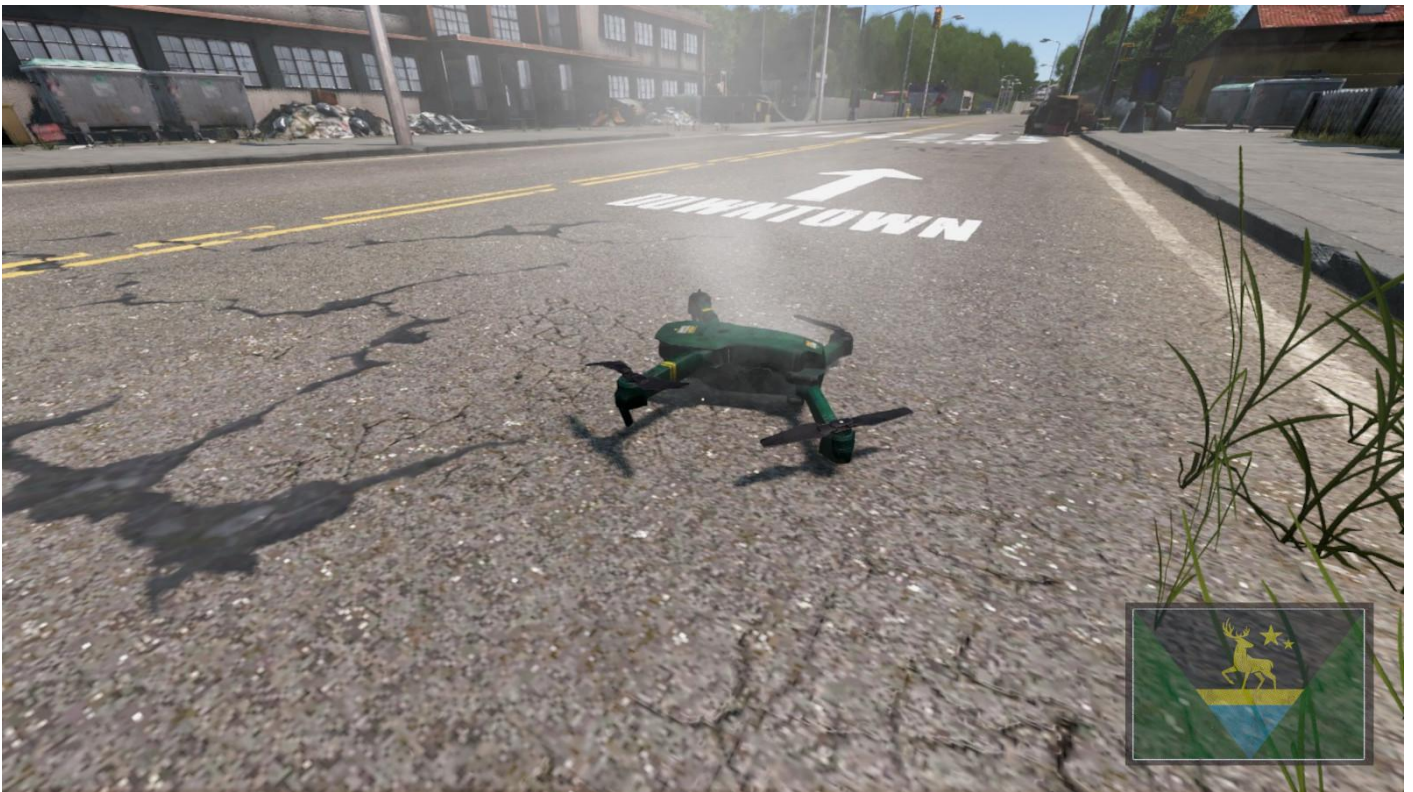

FPV drones wrecks

Few agents of the National Guard stuck in the Green County quarantine zone, monitor the activities of potential survivors and all "others"... FPV Drones regularly fly over populated areas. Can you find a way to use this to your advantage?